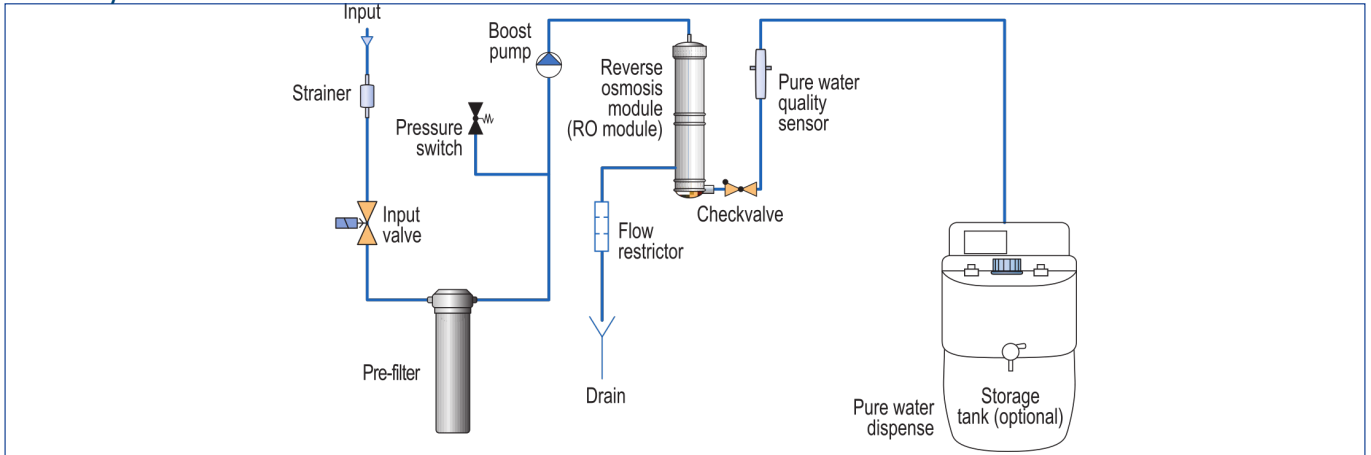

FLOW DIAGRAM

Integrated pure (Grade 2) or RO water system **Crystal EX**

Crystal EX RO